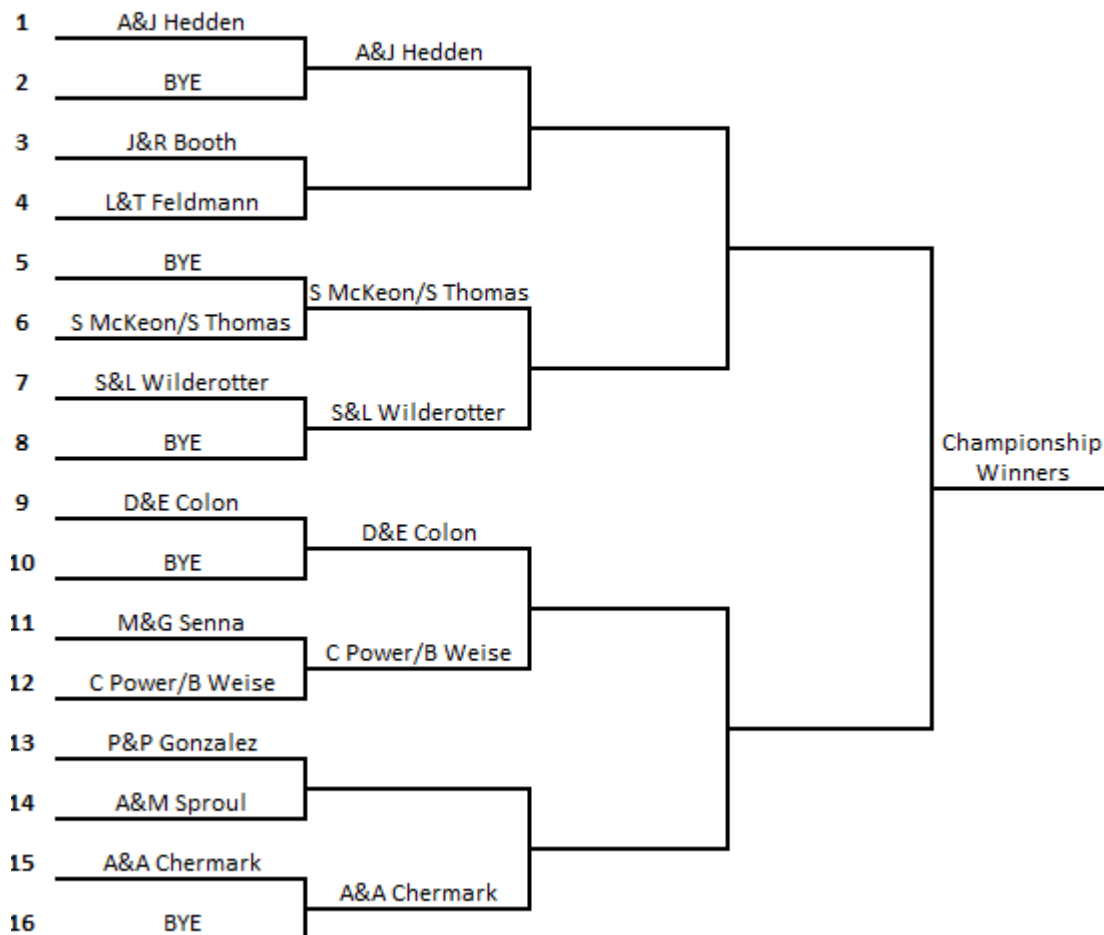

FAMILY DOUBLES

Play by July 3rd

Play by July 24th

Play by Aug 14th

August 18th-21st

Contact the Event Coordinator with the results of your match: Liz Mills (484) 459-4111