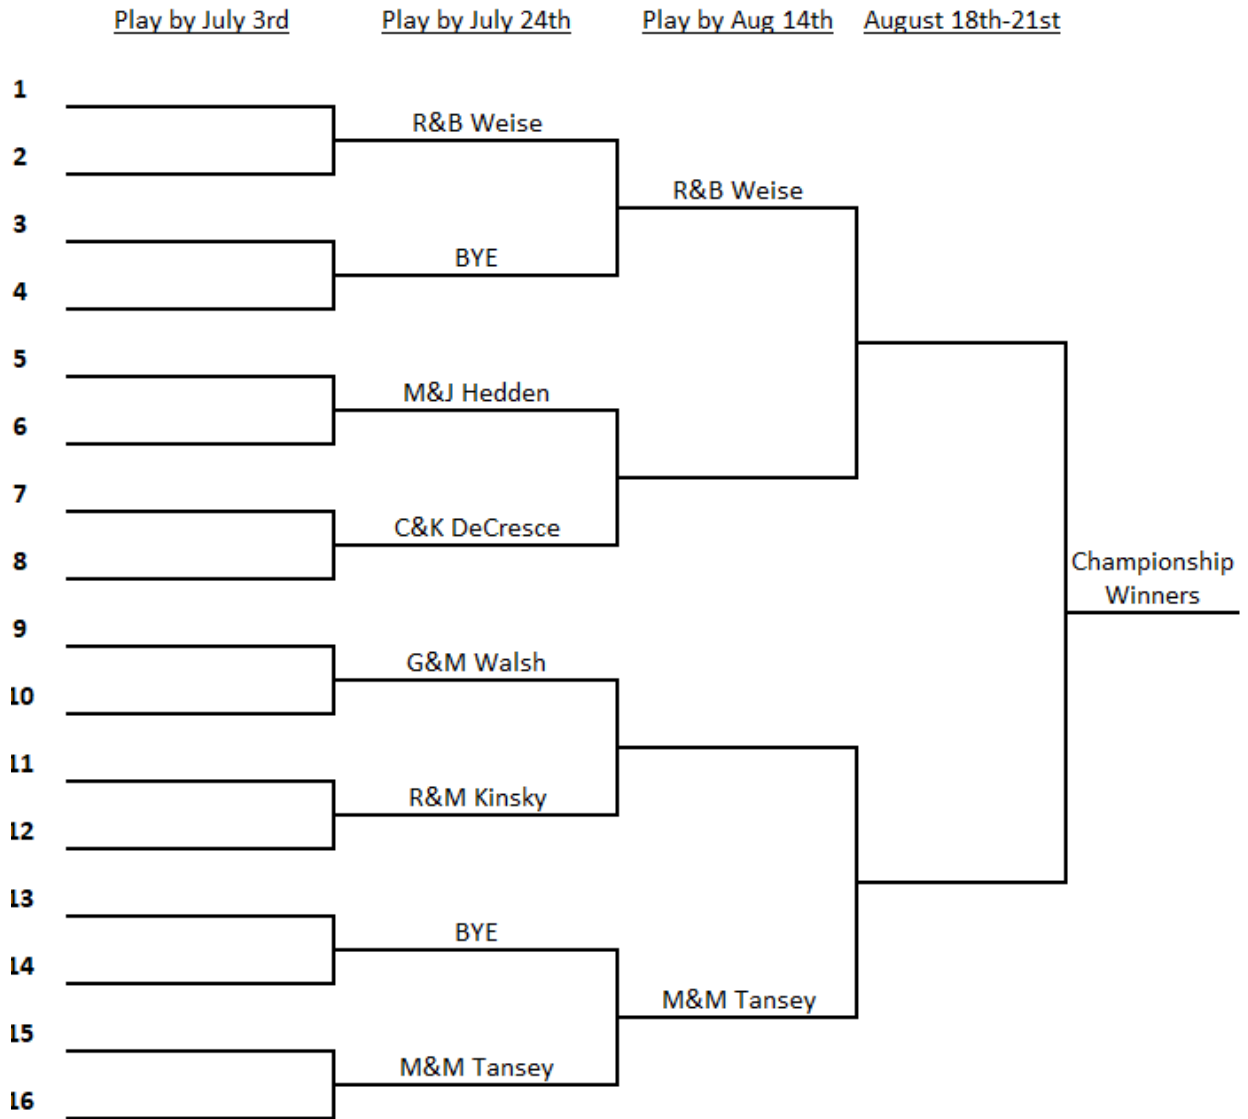

FILIAL DOUBLES

Contact the Event Coordinator with the results of your match: Kathleen Trombly (201) 563-9500