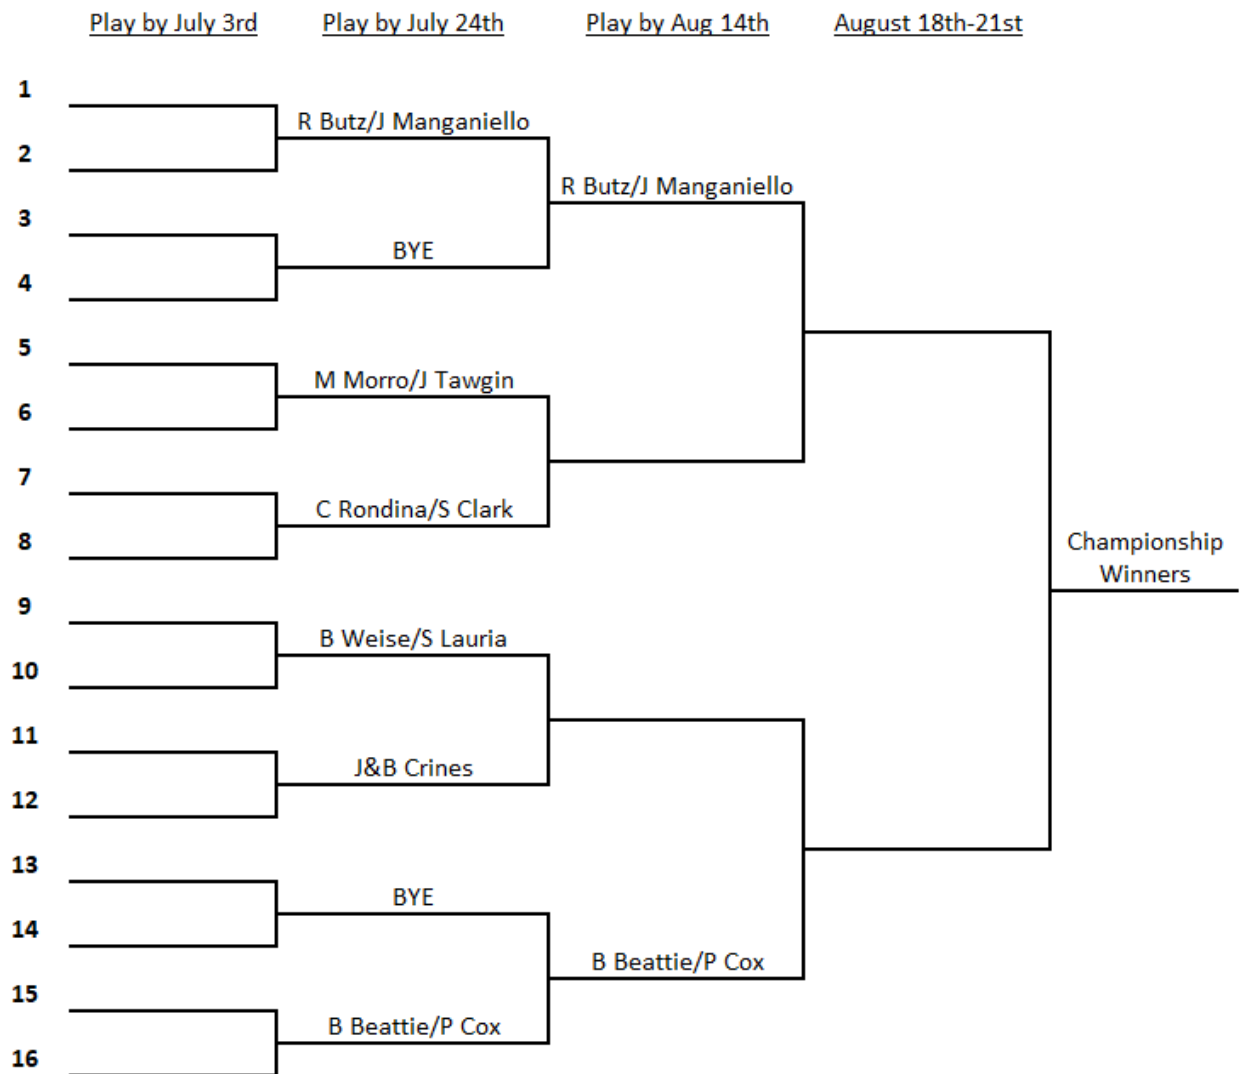

SENIOR MEN'S DOUBLES

Contact the Event Coordinator with the results of your match: Doug Emich (732) 616-3751