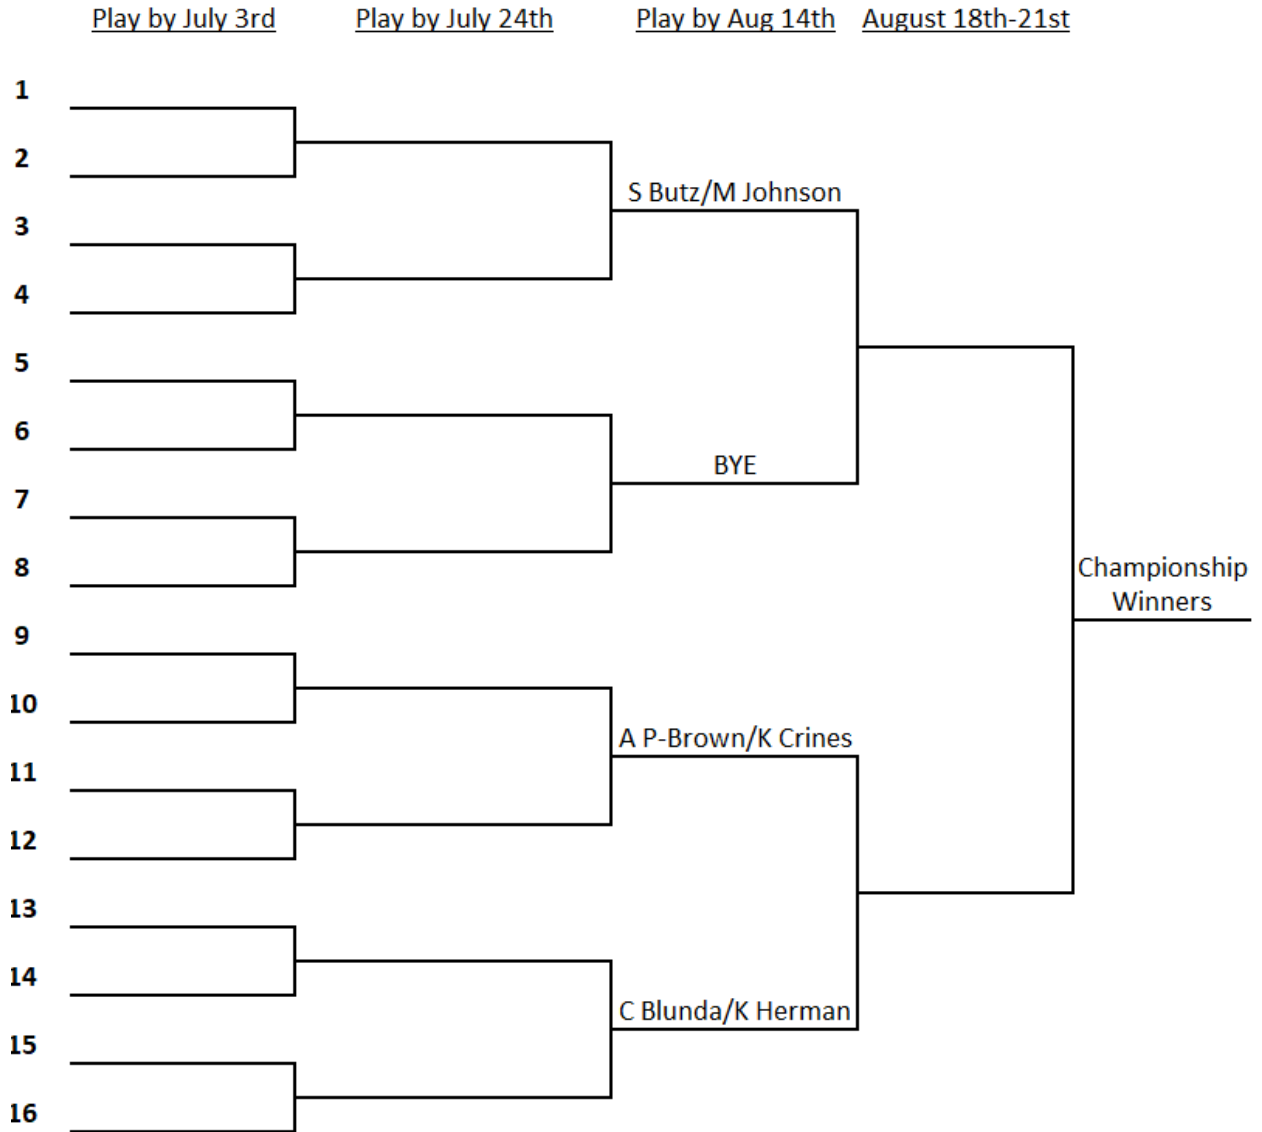

**SENIOR WOMEN'S DOUBLES**

Contact the Event Coordinator with the results of your match: Kathie Parker (732) 272-3618