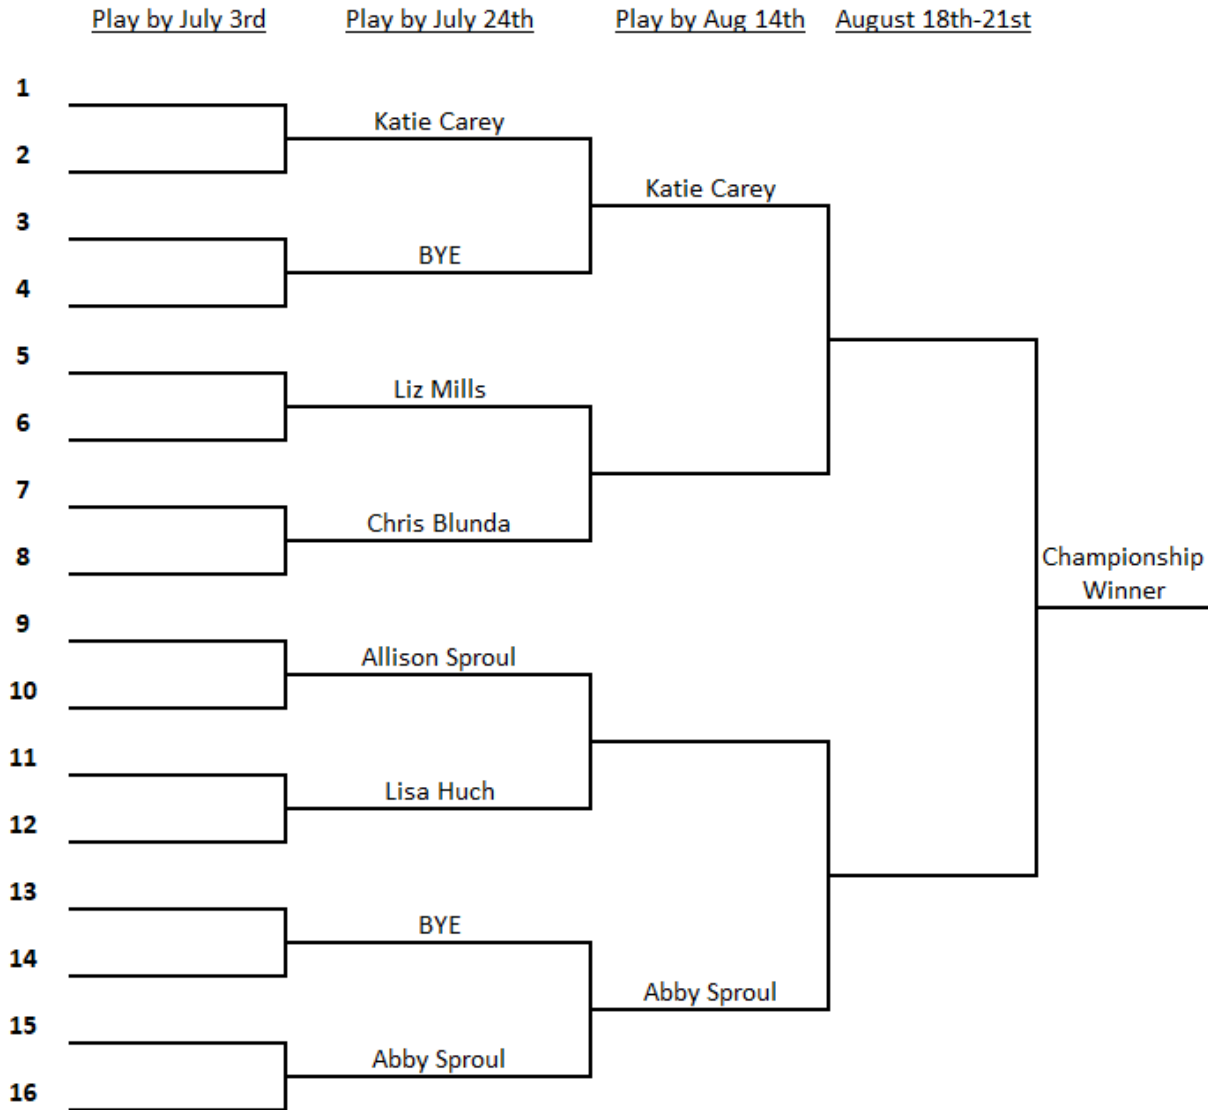

WOMEN'S SINGLES

Contact the Event Coordinator with the results of your match: Gerri Venino (732) 233-5721