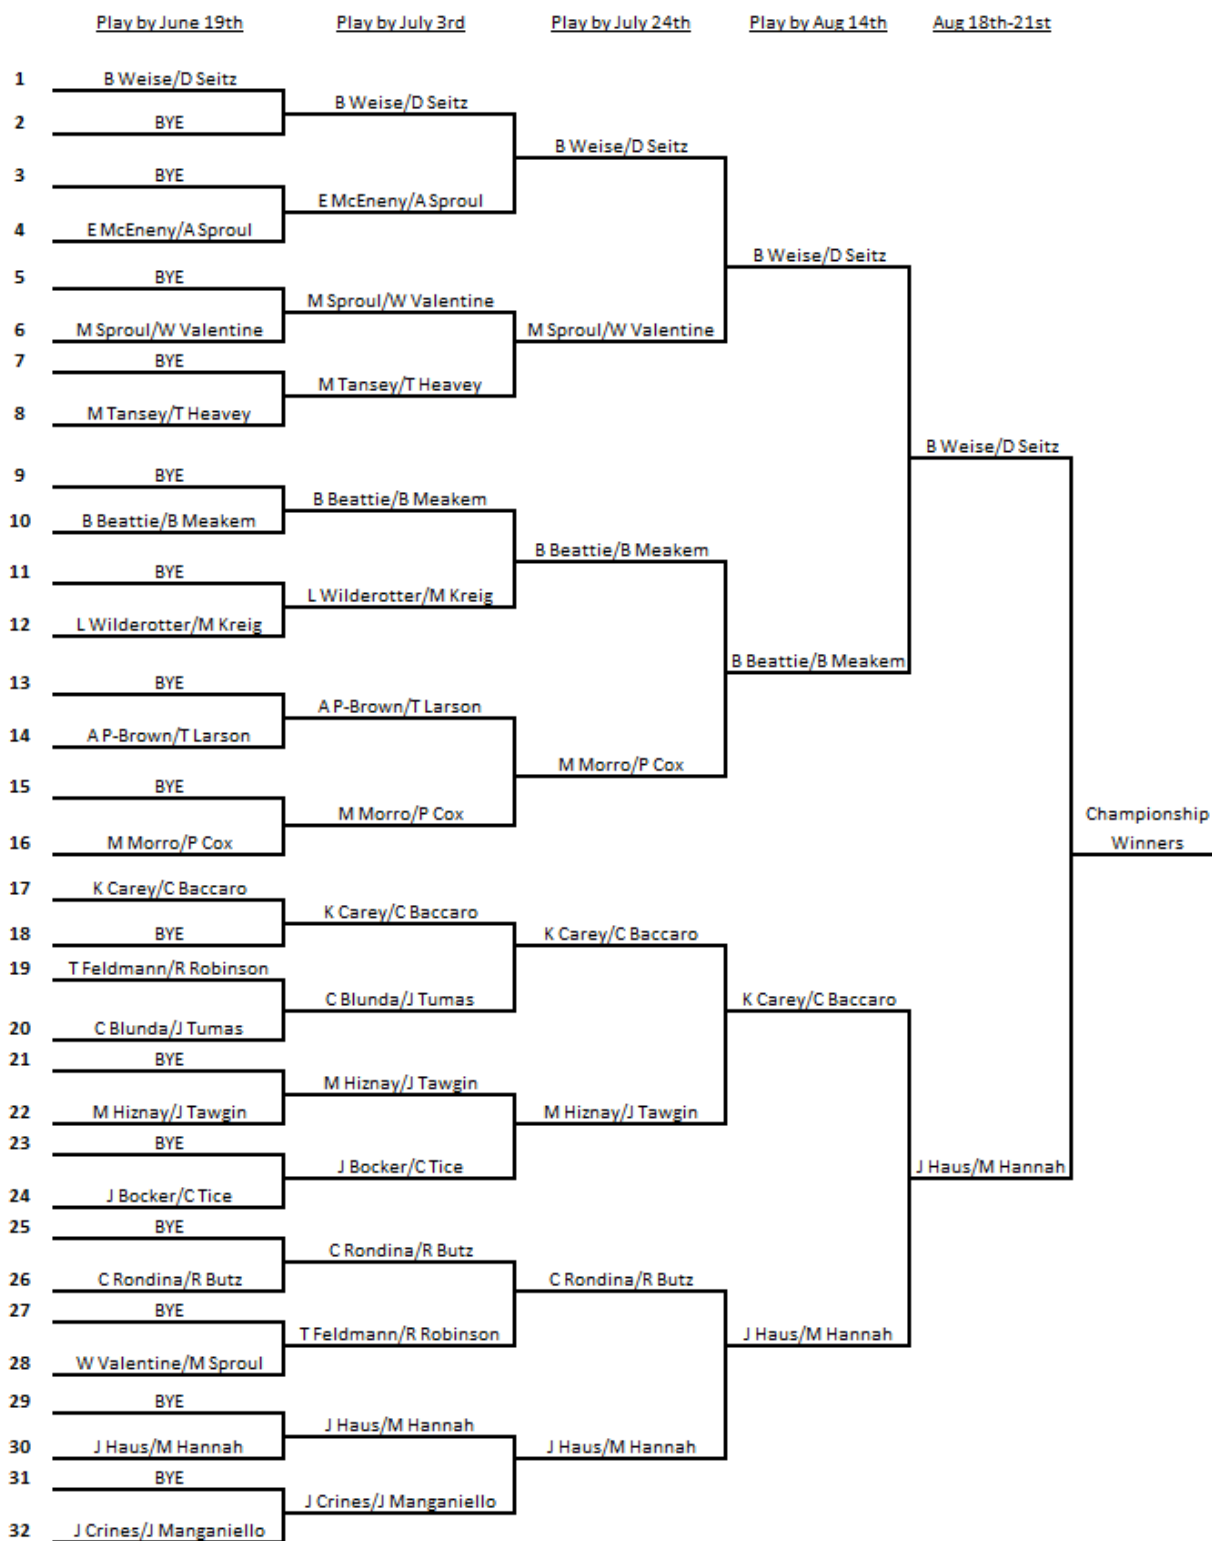

CENTURY DOUBLES

Contact the Event Coordinator with the results of your match: Sue Butz (732) 278-2522