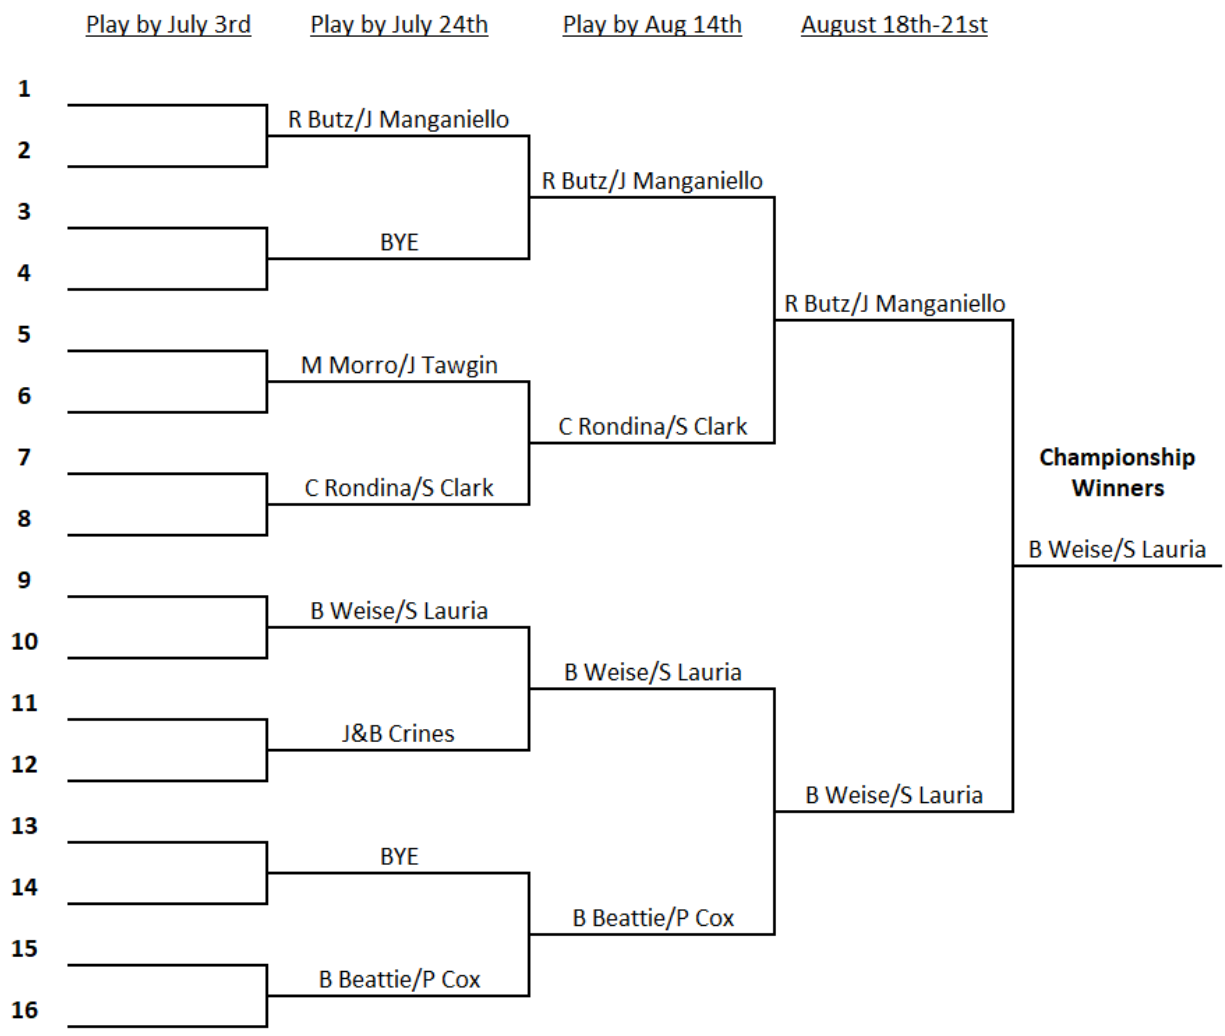

SENIOR MEN'S DOUBLES

Contact the Event Coordinator with the results of your match: Doug Emich (732) 616-3751