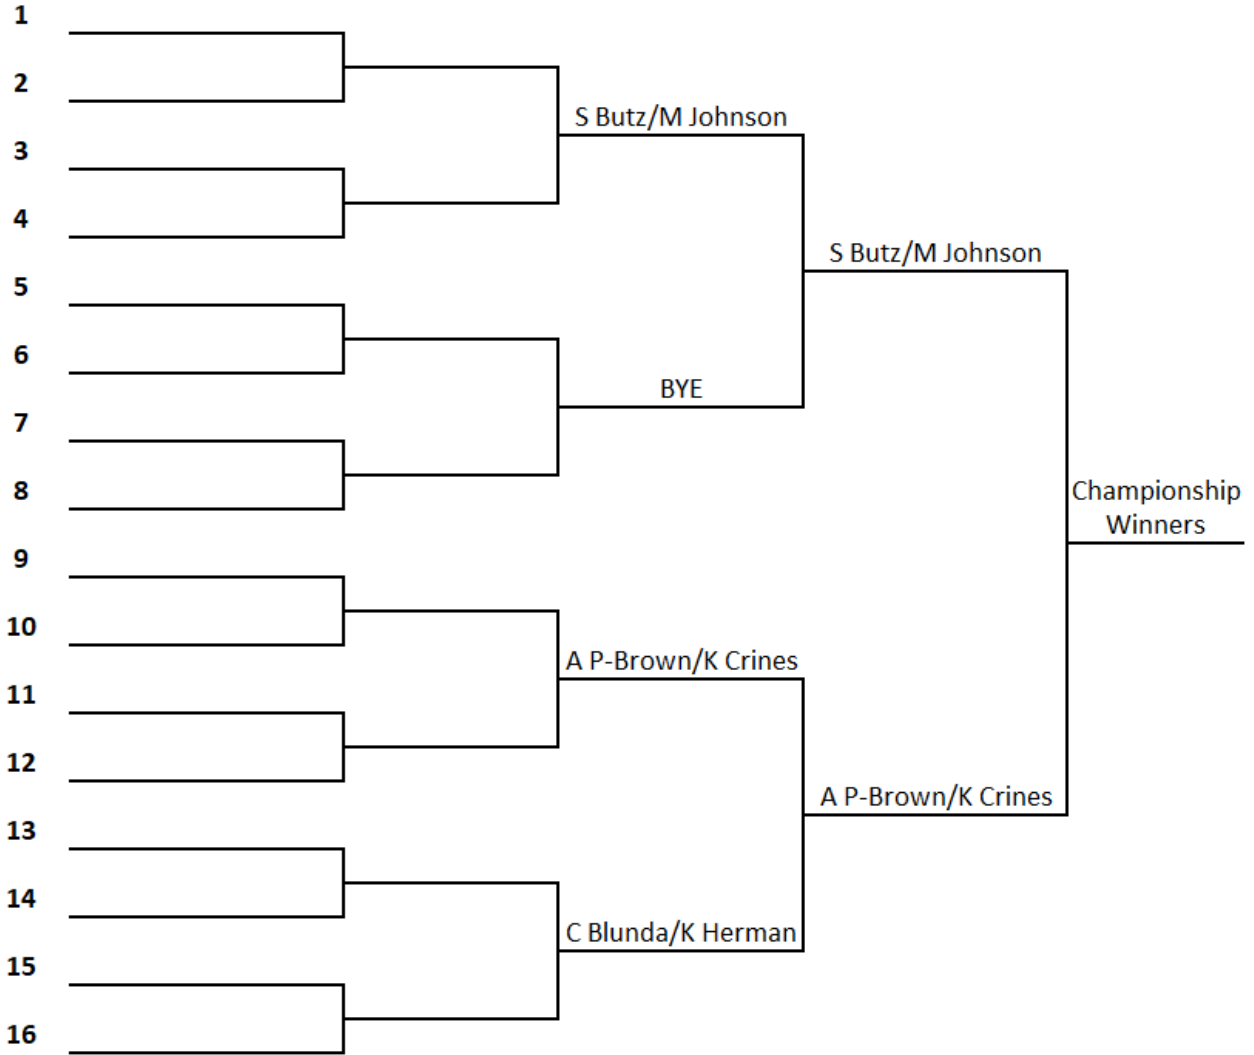

SENIOR WOMEN'S DOUBLES

Play by July 3rd

Play by July 24th

Play by Aug 14th

August 18th-21st

Contact the Event Coordinator with the results of your match: Kathie Parker (732) 272-3618