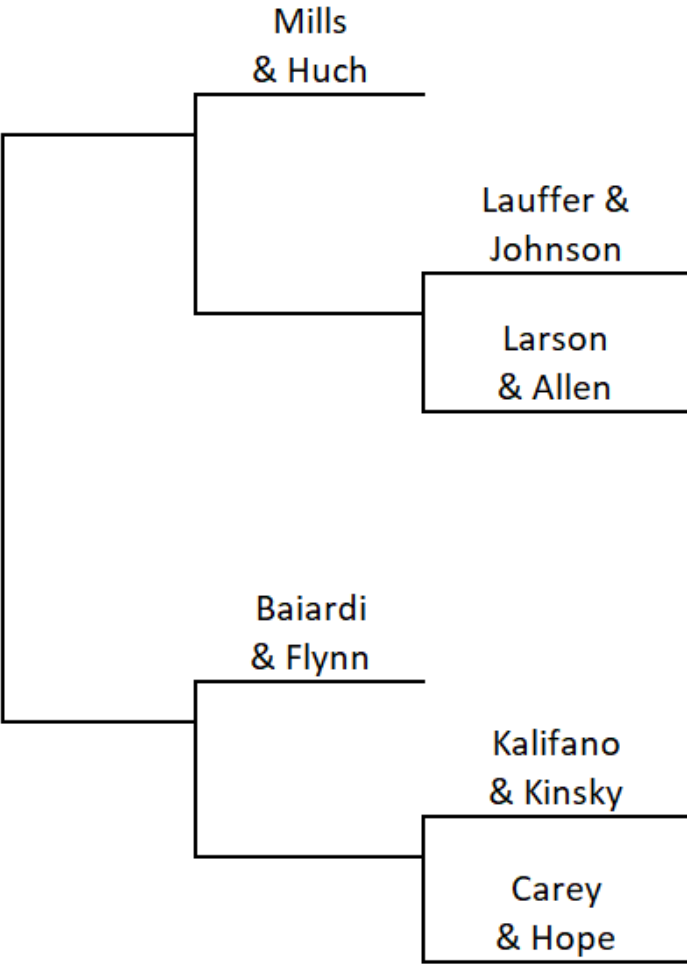

WOMEN'S DOUBLES

by July 7th by July 21st by Aug 4th

by Aug 4th by July 21st by July 7th

**Championship
Weekend:
Aug 15th-18th**

Lauffer & Johnson

Kalifano & Kinsky