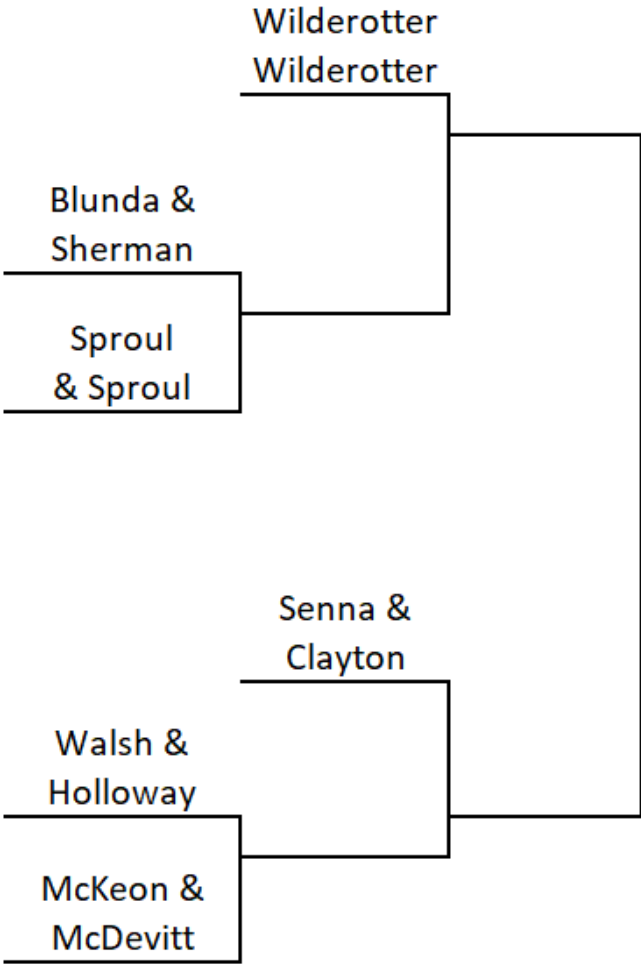

WOMEN'S DOUBLES

by July 7th by July 21st by Aug 4th

by Aug 4th by July 21st by July 7th

**Championship
Weekend:
Aug 15th-18th**

Lauffer & Johnson

Kalifano & Kinsky